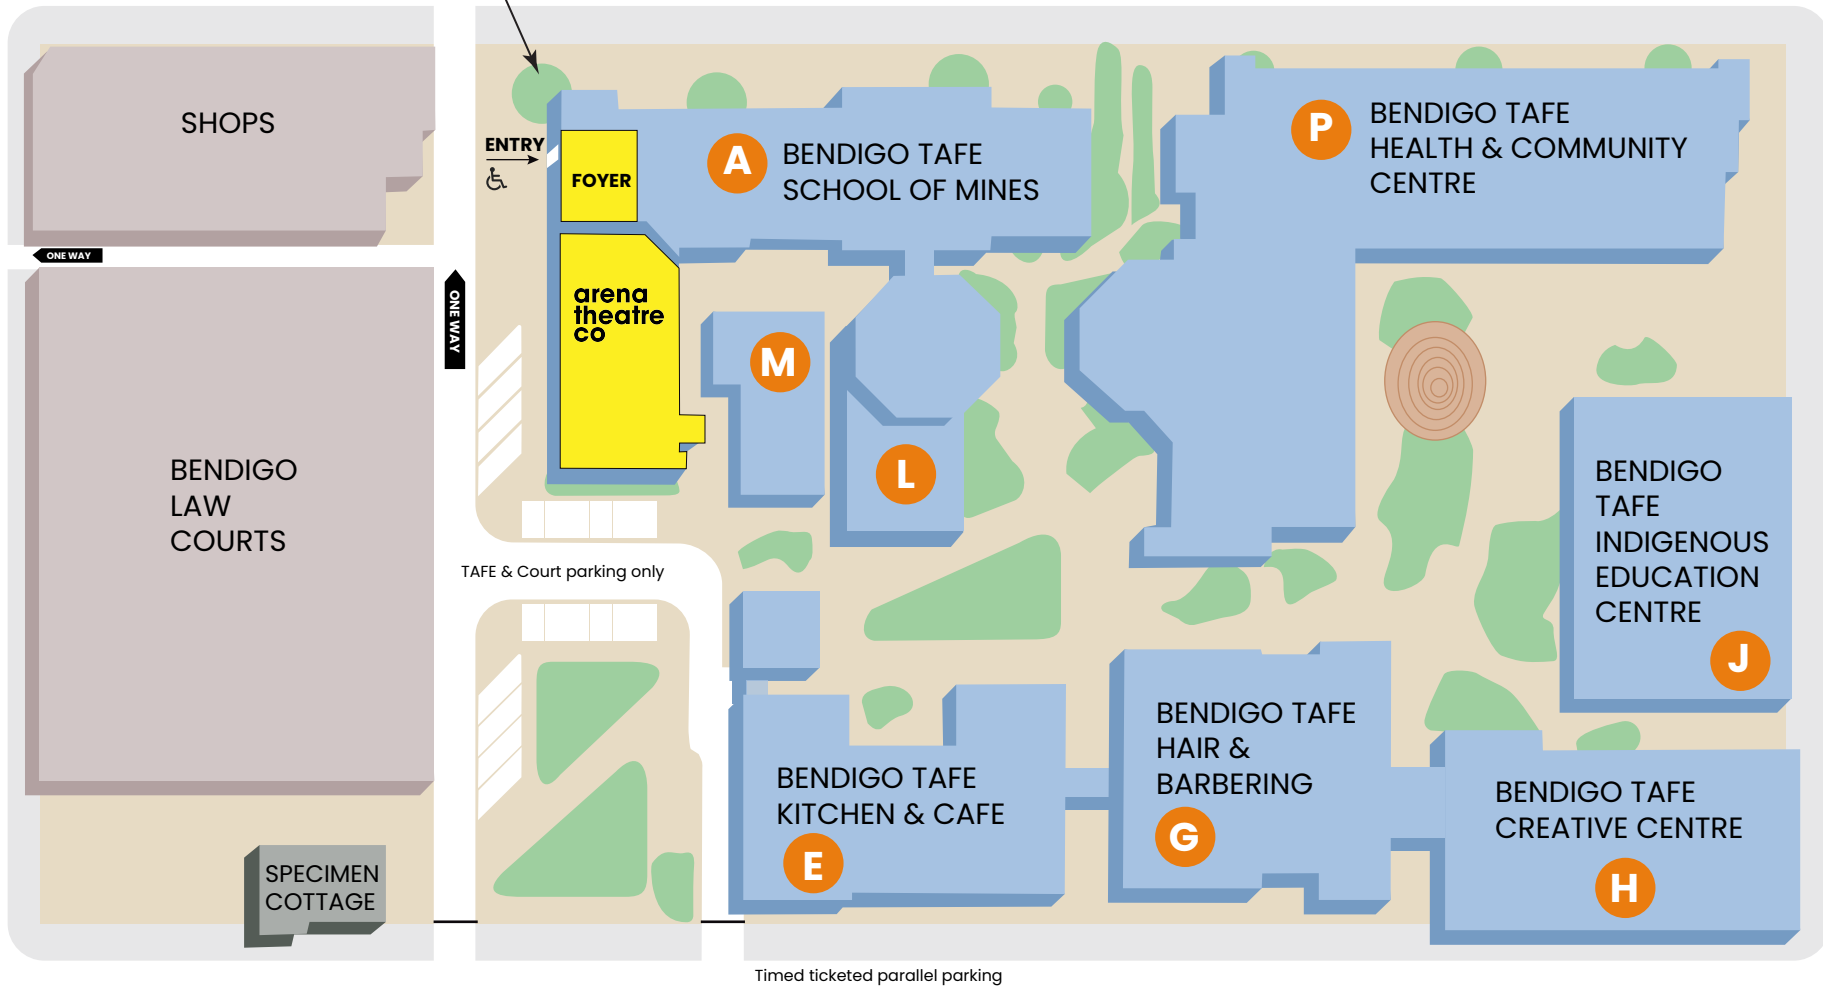

FIND US
HERE

P All day off street
ticketed parking

↑ TO GOLDEN
DRAGON
MUSEUM

McCrae Street

Timed ticketed parallel parking

Mundy Street

Chapel Street

Timed ticketed parallel parking

Hargreaves Street

↓ BENDIGO
BOWLING
CENTRE